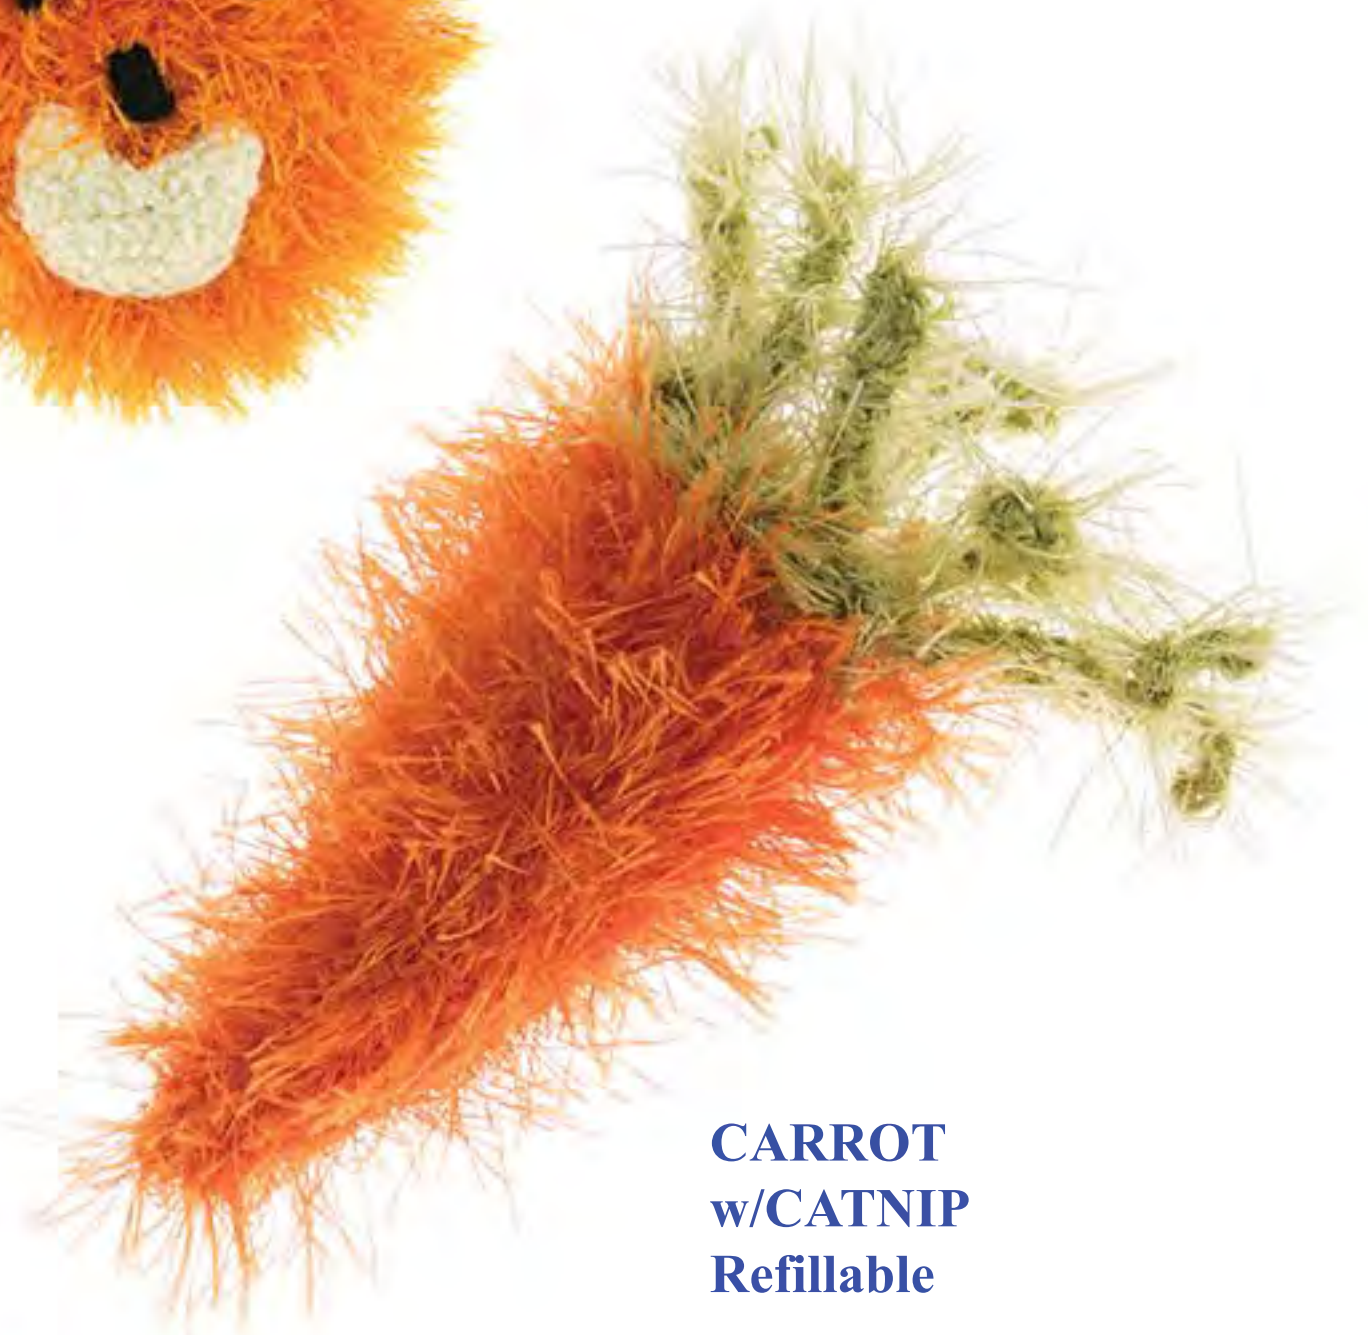

**KOALA
WITH BELL
2"**

**FOX
WITH BELL
2"**

**EGGPLANT
w/CATNIP
Refillable**

**PEPPER
w/CATNIP
Refillable**

**CARROT
w/CATNIP
Refillable**

**BALLS w/BELLS
Assorted colors
XS-1", S-2"**

**FISH w/CATNIP
4 Clors
Refillable**